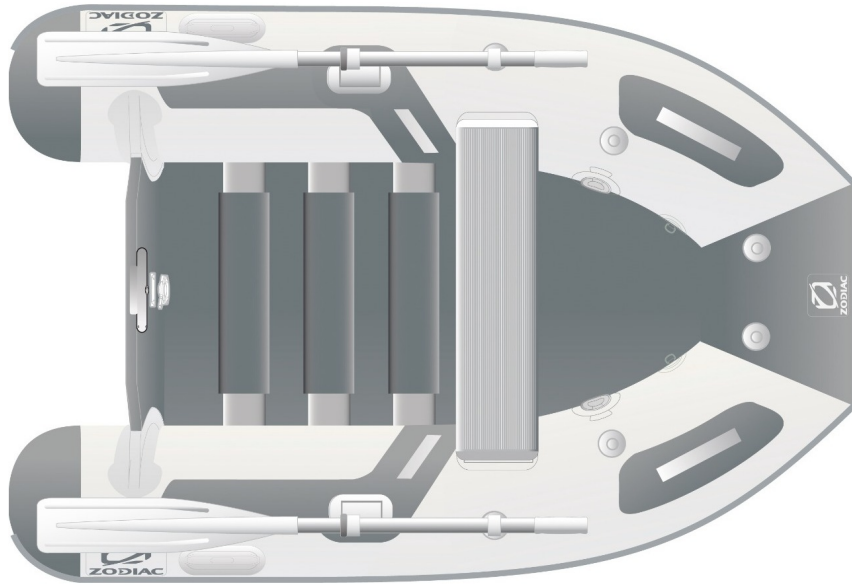

### THE MARKET REFERENCE

Its superiority is due to the use of higher quality materials and the tubes assembly welding, which ensure optimal resistance and durability. In its rich and high quality equipment, you will find some of the Zodiac Nautic patented units such as the rowlock with its three-dimensional adjustment or the dump with inner control, more comfortable and safe to use. Available in 3 floor options (depending on the size), to be selected depending on the available storage capacity on your unit

### TECHNICAL FEATURES

OVERALL LENGTH (m-ft)	2m -6'7"	NUMBER OF WATERTIGHT COMPARTMENTS	2
INSIDE LENGTH (m-ft)	1.26m -4'2"	SCHAFT	5
OVERALL BEAM (m-ft)	1.34m -4'5"	MAXIMUM ALLOWED POWER (HP)	3
INSIDE BEAM (m-ft)	0.62m -2'0"	MAX. ALLOWED ENGINE WEIGHT (Kg-Lbs)	18 - 40
TUBE DIAMETER (m-ft)	0.36 -1'2"	BAG LENGTH (m - ft)	0.98m -3'3"
WEIGHT (Kg-Lbs)	20 - 44	BAG WIDTH (m - ft)	0.54m -1'1"
NUMBER OF PASSENGERS (CAT. C)	2	BAG HEIGHT (m - ft)	0.27 -0'11"
MAXIMUM PAYLOAD (CAT. C) (Kg-Lbs)	180 - 397		

### VERSIONS

**Z11009** Cadet 200 RU: White/Grey Tube

## STANDARD EQUIPMENT

**HULL & DECK:** 2 Lifting Eyes, 2 Towing Rings, Internally-Operated Bailer.

**COMFORT:** Removable Aluminium Swimming Platform.

**TUBE:** 1 Bow Handle.

2 Carrying Handles, Cone reinforcements, Repair Kit.