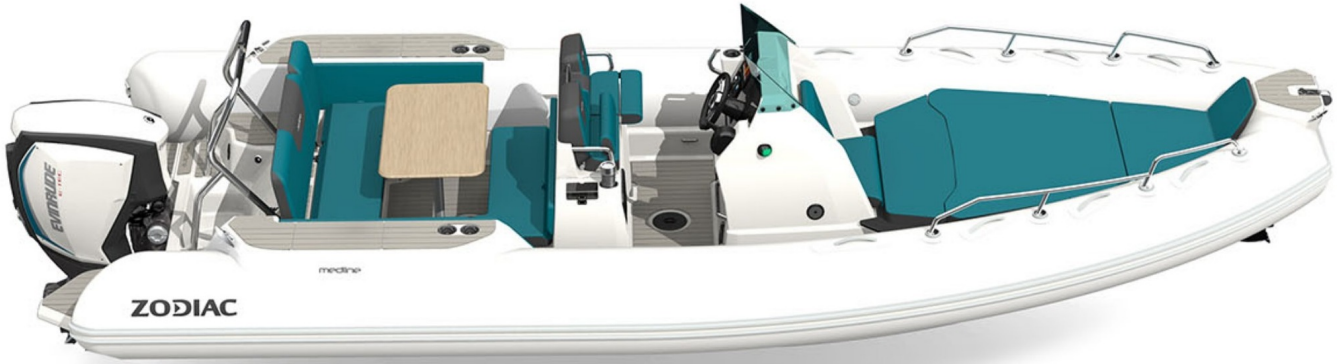

## NEW

Perfect for long trips on the sea, the medline is a true private oasis thanks to its transformable surface, which can be transformed into a sunbathing area. Created for long day trips, the medline range is part of the new generation of Zodiac boats: rigid-hulled inflatable openly oriented towards leisure. The arrangement allows to transform the deck into a vast sun lounger, to create a "private oasis" area.

### TECHNICAL FEATURES

OVERALL LENGTH (m-ft)	7.34m -24'1"	SCHAFT	XL
INSIDE LENGTH (m-ft)	6.16m -20'3"	MAXIMUM ALLOWED POWER (HP)	300
OVERALL BEAM (m-ft)	2.9m -9'6"	RECOMMENDED POWER (HP)	250
INSIDE BEAM (m-ft)	1.67m -5'6"	MAX. ALLOWED ENGINE WEIGHT (Kg-Lbs)	385 - 849
TUBE DIAMETER (m-ft)	0.6m -1'12"	DESIGN CATEGORY	B-C
WEIGHT (Kg-Lbs)	1150 - 2525	HULL LENGTH (m - ft)	6.45m -21'2"
NUMBER OF PASSENGERS (CAT. C)	16	HULL WIDTH (m - ft)	2.15m -7'1"
NUMBER OF PASSENGERS (CAT. B-C)	6	HULL HEIGHT (m - ft)	2.2m -7'3"
MAXIMUM PAYLOAD (CAT. C) (Kg-Lbs)	1730 - 3814	DEADRISE	22°
MAXIMUM PAYLOAD (CAT. B) (Kg-Lbs)	980 - 2167	TANK (L - Gal)	300L -80Gal
NUMBER OF WATERTIGHT COMPARTMENTS	5		

## STANDARD EQUIPMENT

**HULL & DECK:** 2 Bailers, 2 Swimming Platforms w/ Port Telescopic Boarding Ladder , 3 Big Storage Compartments , 4 Cleats, 6 Cupholders (on Wings (4), Console and Bolster) , Double-Position Bolster w/ Built-in Kitchen, GRP Wings w/ EVA, Self Bailing Cockpit, Tilting Console w/ Storage Under Deck , 1 Bow D Ring .