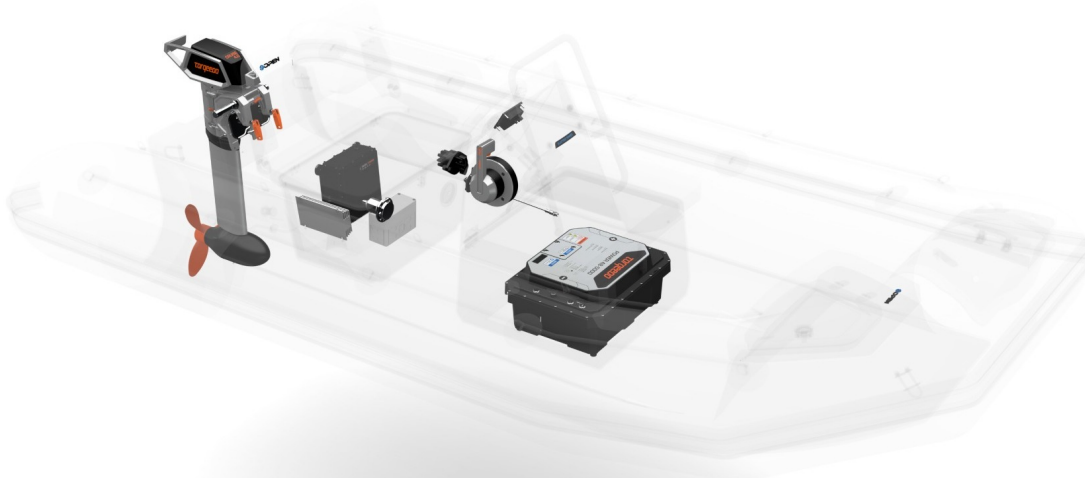

#### The eOPEN range in a nutshell:

- Ideal for exploring sensitive or difficult-to-access areas
- Easy to use and highly manoeuvrable
- Autonomy of about one hour at maximum power
- No noise or fumes to disturb peaceful enjoyment
- Very little maintenance or upkeep
- Long-term savings
- Unique, ecologically responsible experience
- Factory fitted electrical installation in the console and bench

#### TECHNICAL FEATURES

AUTONOMY	50 MN at 5kn / 10h at 5kn	NUMBER OF PASSENGERS (CAT. C)	4
ELECTRIC ENGINE	Torqeedo Cruise 6.0 RS	MAXIMUM PAYLOAD (CAT. C) (Kg-Lbs)	340-750
MAXIMUM SPEED (KM/H)	22	NUMBER OF WATERTIGHT COMPARTMENTS	3
MAX SPEED (KNOTS)	13	SCHAFT	L
OVERALL LENGTH (m-ft)	3.4m-11'2"	MAX. ALLOWED ENGINE WEIGHT (Kg-Lbs)	95-209
INSIDE LENGTH (m-ft)	2.16m-7'1"	HULL LENGTH (m - ft)	2.9m-9'6"
OVERALL BEAM (m-ft)	1.7m-5'7"	HULL WIDTH (m - ft)	1.13m-3'8"
INSIDE BEAM (m-ft)	0.8m-2'7"	HULL HEIGHT (m - ft)	1.17m-3'10"
TUBE DIAMETER (m-ft)	0,45m1'6"	DEADRISE	18°
WEIGHT (Kg-Lbs)	226-498		

### STANDARD EQUIPMENT

**HULL & DECK:** Bow Storage + Cushion , Fairleads, GRP Deep V-Hull, Lockable Mooring Storage, Console with Wheel, 1 Bow Cleat.

**COMFORT:** 2 USB Plugs, Bench w/ Tilting Backrest, Bow Cushion, Side Seat, Under Bench Storage , Windshield, Handrail.